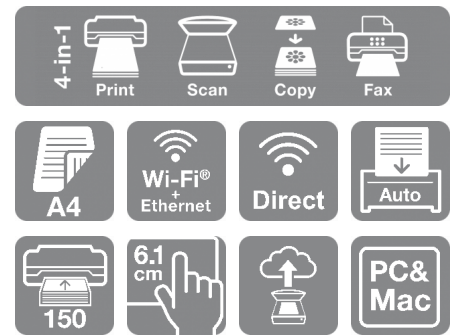

DATASHEET / BROCHURE

KEY FEATURES

- **Business features**
  ADF, business-quality documents and A4 double-sided printing
- **Multifunction printer with WiFi**
  Scan, copy, print and fax wirelessly
- **Easy mobile printing**
  Print easily from your smartphone or tablet¹
- **Individual inks**
  Save money by only replacing the colour used
- **6.1cm LCD screen**
  Easily navigate through the printer's functions
- **Legal Statement**
  Complies with The UK Product Security and Telecommunications Infrastructure (Product Security) requirements. Epson will provide security updates for 7 years from purchase